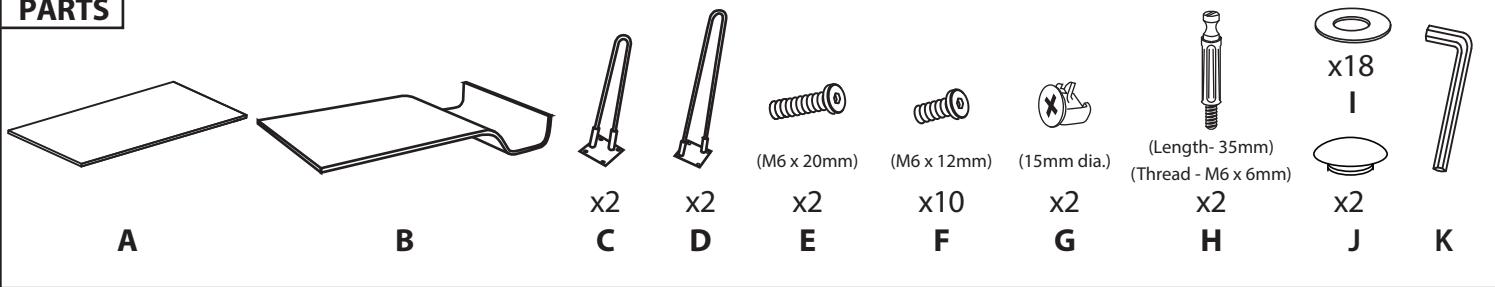

LumiSource Avery Desk

Assembly Instructions
Instrucciones De Asamblea
Instructions d'Assemblée

Part # OFD-AVERY-WL

26-0617

PARTS

1

2

3

DO NOT stand on product. Use only for intended table purpose.

DO NOT put children or animals inside drawers (if applicable).

- Periodically check for loose hardware; retighten as necessary.
- DO NOT use product if any component becomes damaged.
- DO NOT use power tools to assemble OR overtighten hardware.
- Max weight limit 150 lbs.