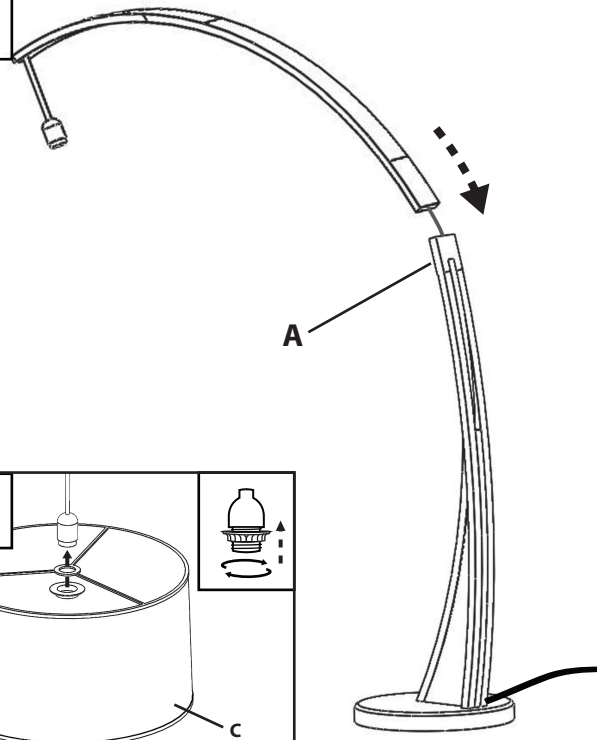

Part # LS-NOAHFL XX

26-0616

PARTS

1

2A

2B

3

⚠ WARNING: LIGHTING

- Read all instructions carefully and completely before assembly and use. Retain for future reference.
- Keep plastic bags and small parts away from children.
- For residential (non-commercial) use only.
- Warning: Risk of fire; Use 100 watt bulb max.
- Electrocutation hazard.
- DO NOT use if cord is frayed/damaged.
- Periodically check for loose hardware; retighten as necessary.
- DO NOT use product if any component becomes damaged.
- DO NOT use power tools to assemble OR overtighten hardware.
- DO NOT stand on product. Use only for intended purpose.
- Max weight limit 25 lbs.