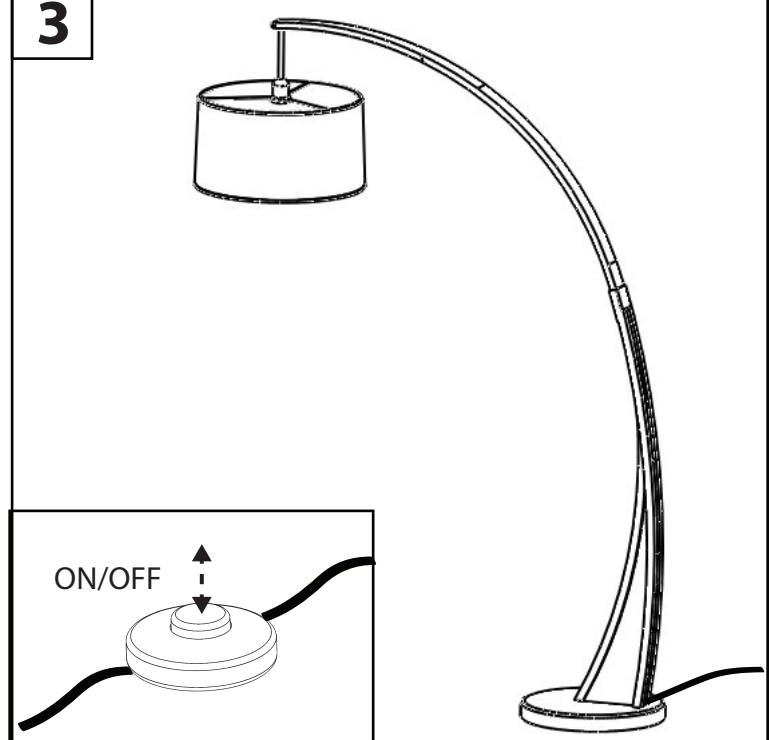

Part # LS-NOAHFL XX

26-0616

PARTS

1

2A

2B

3

⚠ WARNING: LIGHTING

- Read all instructions carefully and completely before assembly and use. Retain for future reference.
- Keep plastic bags and small parts away from children.
- For residential (non-commercial) use only.
- Warning: Risk of fire; Use 100 watt bulb max.
- Electrocutation hazard.
- DO NOT use if cord is frayed/damaged.
- Periodically check for loose hardware; retighten as necessary.
- DO NOT use product if any component becomes damaged.
- DO NOT use power tools to assemble OR overtighten hardware.
- DO NOT stand on product. Use only for intended purpose.
- Max weight limit 25 lbs.