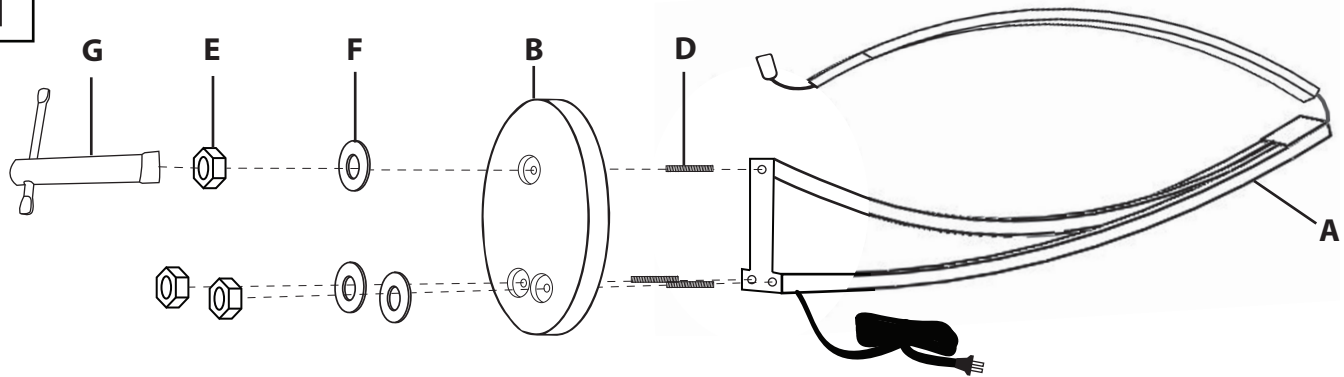

Part # LS-NOAHFL XX

26-0616

PARTS

1

2A

2B

3

⚠ WARNING: LIGHTING

- Read all instructions carefully and completely before assembly and use. Retain for future reference.
- Keep plastic bags and small parts away from children.
- For residential (non-commercial) use only.
- Warning: Risk of fire; Use 100 watt bulb max.
- Electrocutation hazard.
- DO NOT use if cord is frayed/damaged.
- Periodically check for loose hardware; retighten as necessary.
- DO NOT use product if any component becomes damaged.
- DO NOT use power tools to assemble OR overtighten hardware.
- DO NOT stand on product. Use only for intended purpose.
- Max weight limit 25 lbs.