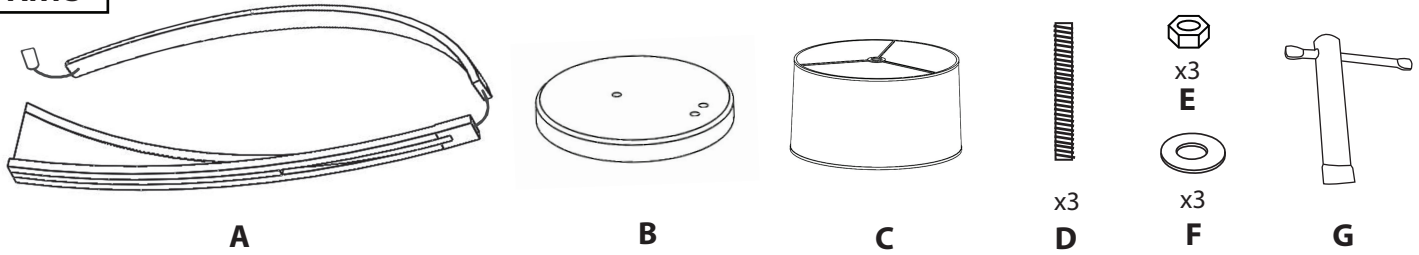

Part # LS-NOAHFL XX

26-0616

PARTS

1

2A

2B

3

⚠ WARNING: LIGHTING

- Read all instructions carefully and completely before assembly and use. Retain for future reference.
- Keep plastic bags and small parts away from children.
- For residential (non-commercial) use only.
- Warning: Risk of fire; Use 100 watt bulb max.
- Electrocutation hazard.
- DO NOT use if cord is frayed/damaged.
- Periodically check for loose hardware; retighten as necessary.
- DO NOT use product if any component becomes damaged.
- DO NOT use power tools to assemble OR overtighten hardware.
- DO NOT stand on product. Use only for intended purpose.
- Max weight limit 25 lbs.