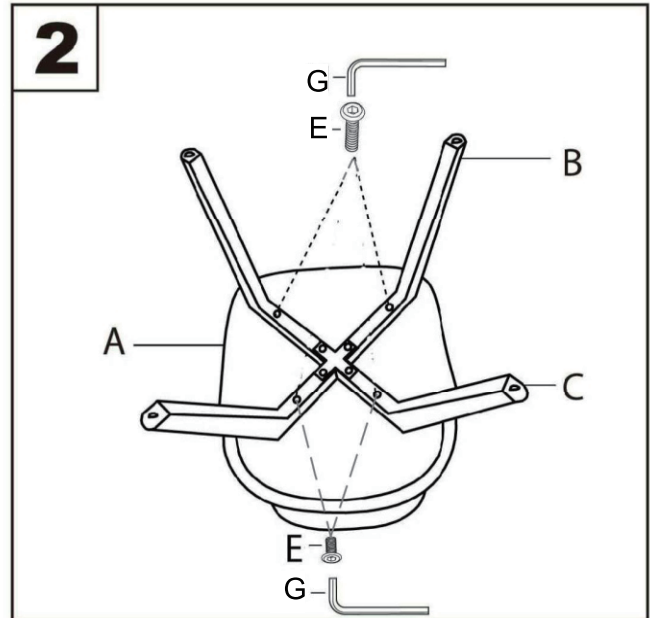

LumiSource® Cosmo Chair

Assembly Instructions
Instrucciones De Asamblea
Instructions d'Assemblée

Part # CH-COSMO XX+XX

24-0627

⚠ WARNING: SEATING

- Read all instructions carefully and completely before assembly and use. Retain for future reference.
- Keep plastic bags and small parts away from children.
- For residential (non-commercial) use only.
- DO NOT stand on product. Use only for intended table purpose.
- Max weight limit 250 lbs.
- Periodically check for loose hardware; retighten as necessary.
- DO NOT use product if any component becomes damaged.
- DO NOT use power tools to assemble OR overtighten hardware.