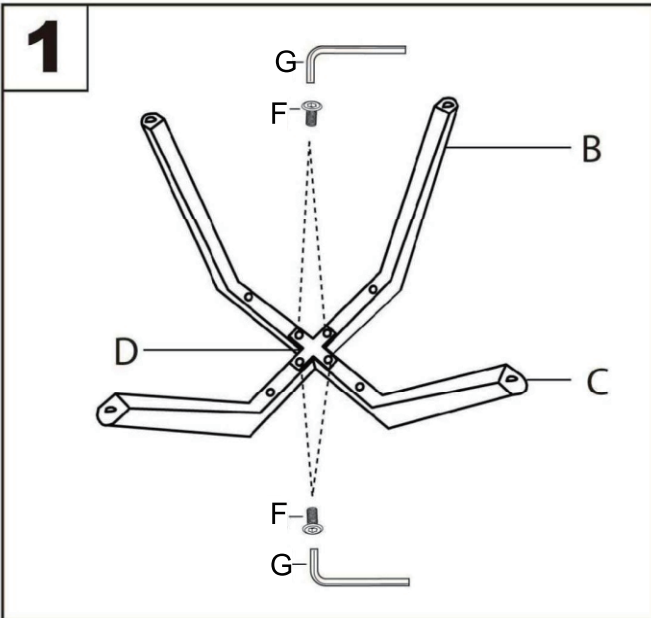

LumiSource® Cosmo Chair

Assembly Instructions
Instrucciones De Asamblea
Instructions d'Assemblée

Part # CH-COSMO XX+XX

24-0627

⚠ WARNING: SEATING

- Read all instructions carefully and completely before assembly and use. Retain for future reference.
- Keep plastic bags and small parts away from children.
- For residential (non-commercial) use only.
- DO NOT stand on product. Use only for intended table purpose.
- Max weight limit 250 lbs.
- Periodically check for loose hardware; retighten as necessary.
- DO NOT use product if any component becomes damaged.
- DO NOT use power tools to assemble OR overtighten hardware.