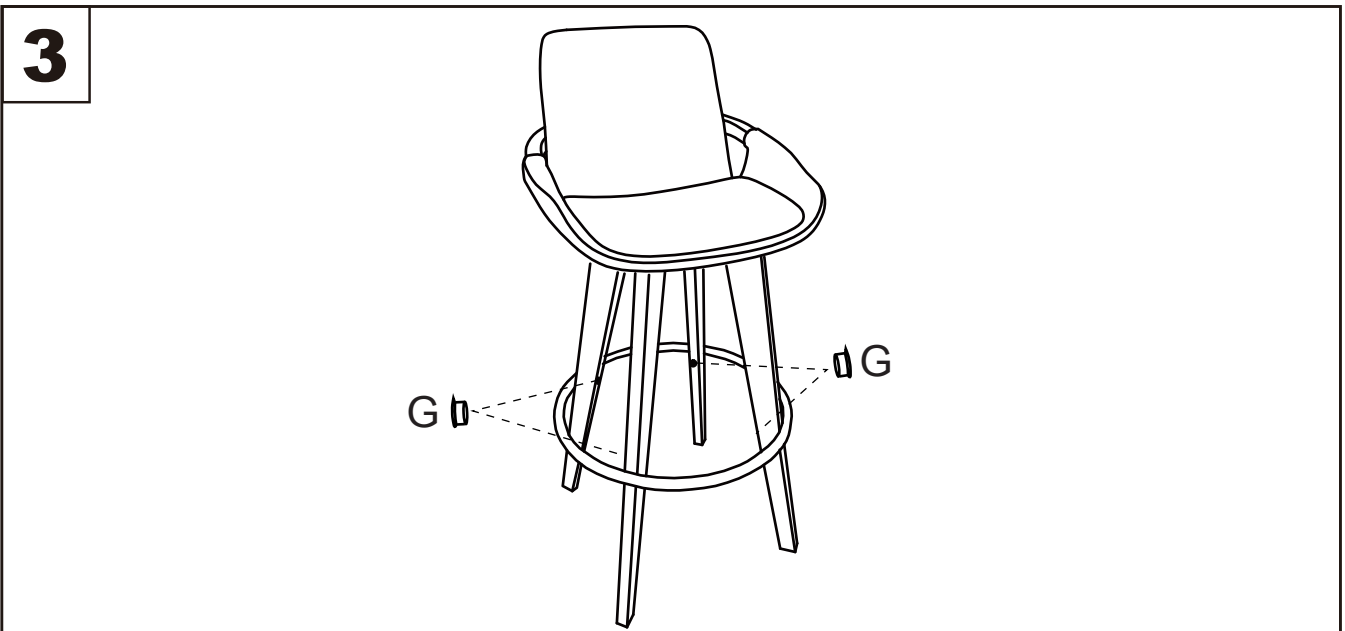

Part # B26-COSMO XX+XX

24-0627

**PARTS**

A B C D E F G

M6 X 45mm Ex8 (M6) Gx4

**⚠ WARNING: SEATING**

- Read all instructions carefully and completely before assembly and use. Retain for future reference.
- Keep plastic bags and small parts away from children.
- For residential (non-commercial) use only.
- DO NOT stand on product. Use only for intended table purpose.
- Max weight limit 250 lbs.
- Periodically check for loose hardware; retighten as necessary.
- DO NOT use product if any component becomes damaged.
- DO NOT use power tools to assemble OR overtighten hardware.