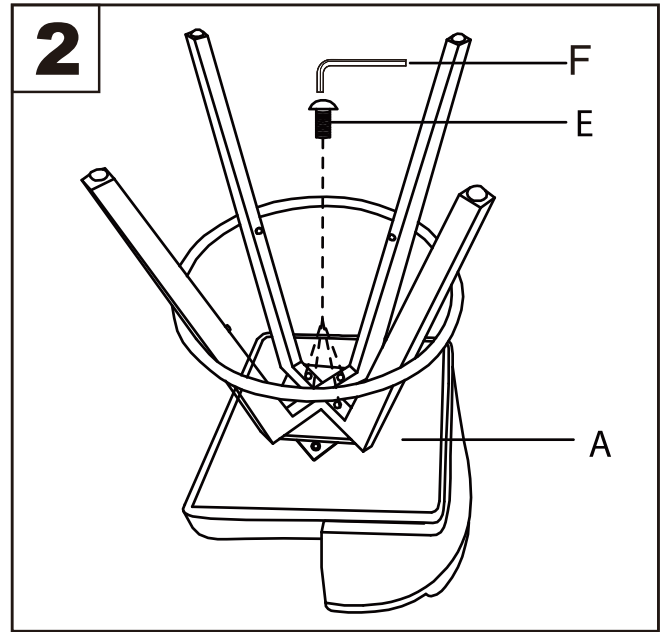

Part # B26-COSMO XX+XX

24-0627

**PARTS**

A B C D E F G

M6 X 45mm Ex8 (M6) Gx4

**⚠ WARNING: SEATING**

- Read all instructions carefully and completely before assembly and use. Retain for future reference.
- Keep plastic bags and small parts away from children.
- For residential (non-commercial) use only.
- DO NOT stand on product. Use only for intended table purpose.
- Max weight limit 250 lbs.
- Periodically check for loose hardware; retighten as necessary.
- DO NOT use product if any component becomes damaged.
- DO NOT use power tools to assemble OR overtighten hardware.