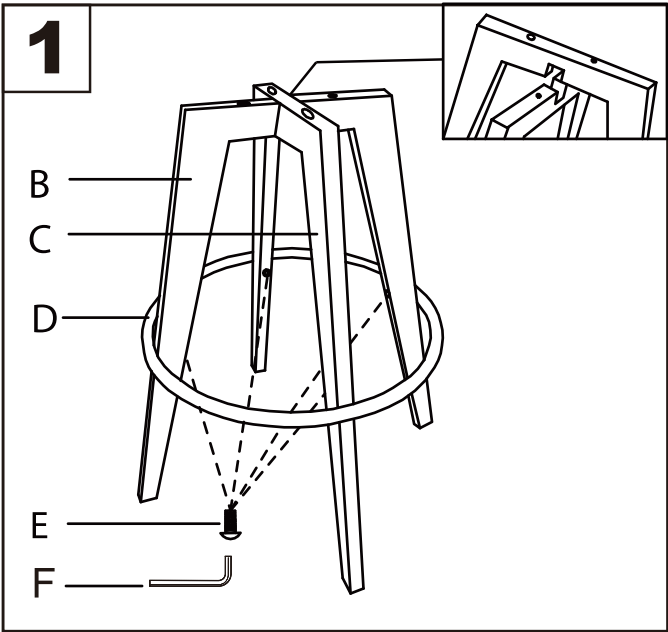

Part # B26-COSMO XX+XX

24-0627

**PARTS**

A B C D E F G

M6 X 45mm Ex8 (M6) Gx4

**⚠ WARNING: SEATING**

- Read all instructions carefully and completely before assembly and use. Retain for future reference.
- Keep plastic bags and small parts away from children.
- For residential (non-commercial) use only.
- DO NOT stand on product. Use only for intended table purpose.
- Max weight limit 250 lbs.
- Periodically check for loose hardware; retighten as necessary.
- DO NOT use product if any component becomes damaged.
- DO NOT use power tools to assemble OR overtighten hardware.