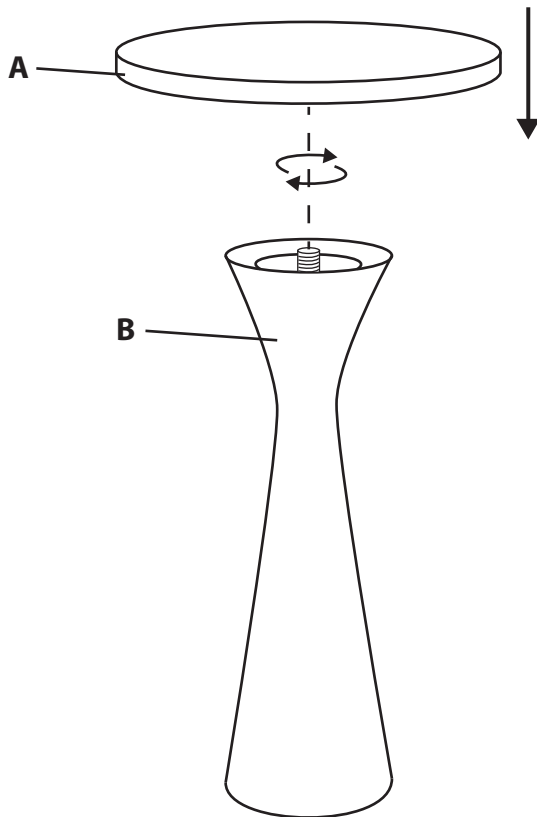

Part # TB-GEMMA XX

26-0422

PARTS

A

B

1**2****⚠ WARNING: TABLE**

- Read all instructions carefully and completely before assembly and use. Retain for future reference.
- Keep plastic bags and small parts away from children.
- For residential (non-commercial) use only.
- DO NOT stand on product. Use only for intended table purpose.
- Max weight limit 60 lbs.
- Periodically check for loose hardware; retighten as necessary.
- DO NOT use product if any component becomes damaged.
- DO NOT use power tools to assemble OR overtighten hardware.