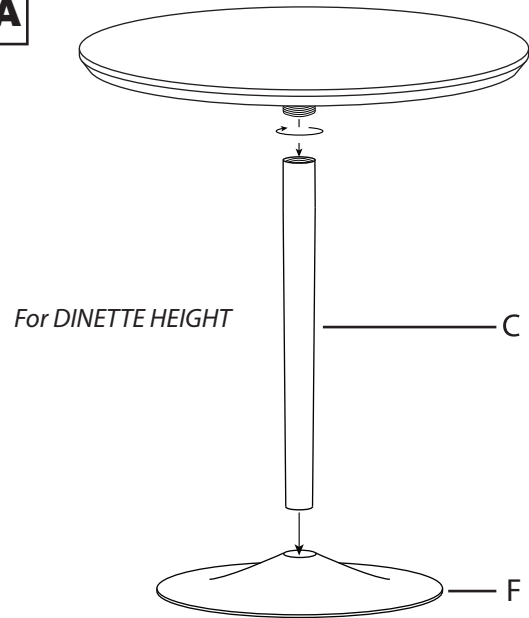

Part # TB3042-PEBBLE XX

26-0430

PARTS

A

B

C

D

E

F

(M6 x 14mm)
x4

G

H

1

2A

2B

3