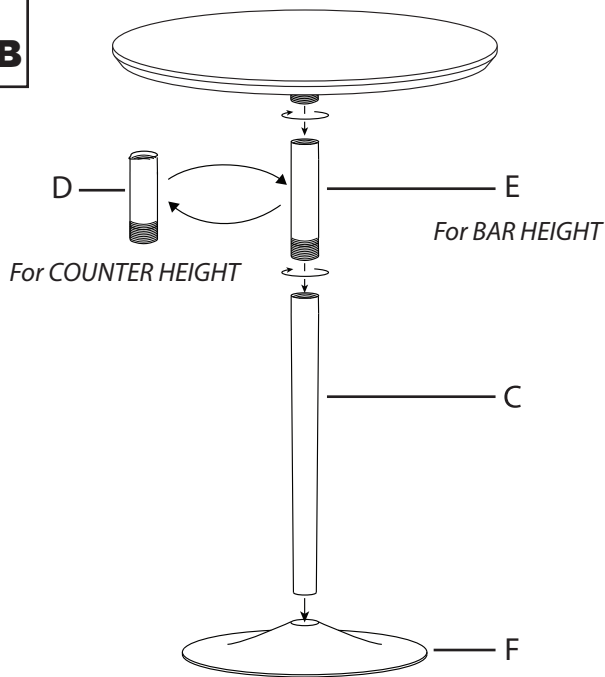

Part # TB3042-PEBBLE XX

26-0430

PARTS

A

B

C

D

E

F

(M6 x 14mm)
x4

G

H

1

2A

2B

3