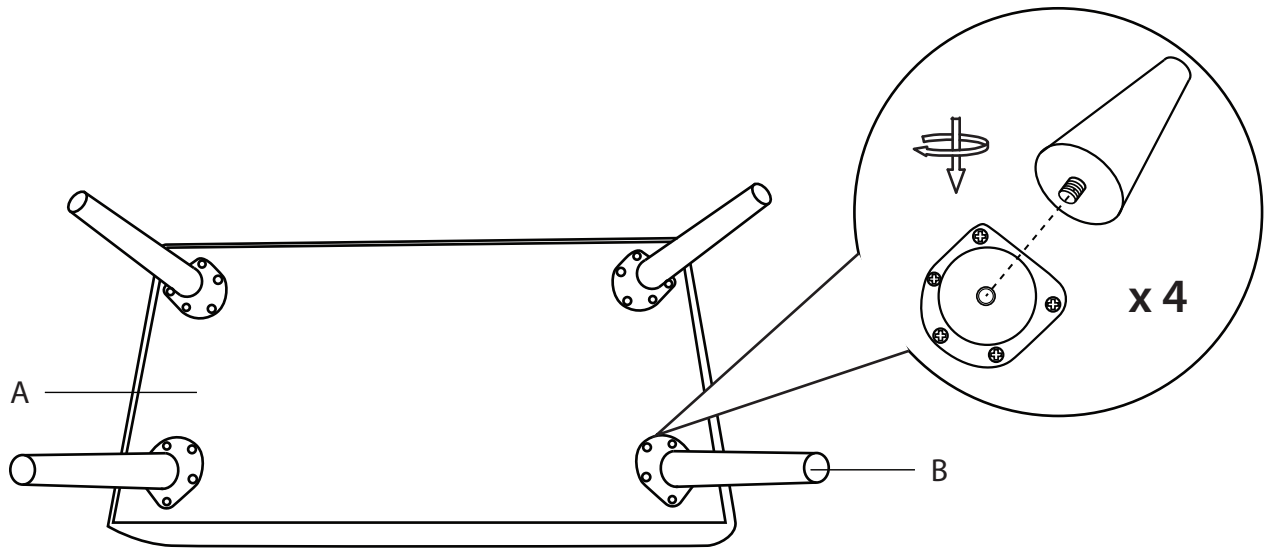

Part # BC-STORAGE XX+XX

26-0422

PARTS

A

B

1

2

⚠ WARNING: SEATING: CHAIR, COUNTER/BAR, OFFICE

- Read all instructions carefully and completely before assembly and use. Retain for future reference.
- Keep plastic bags and small parts away from children.
- For residential (non-commercial) use only.
- DO NOT stand on product. Use only for intended table purpose.
- Max weight limit 250 lbs.
- Periodically check for loose hardware; retighten as necessary.
- DO NOT use product if any component becomes damaged.
- DO NOT use power tools to assemble OR overtighten hardware.