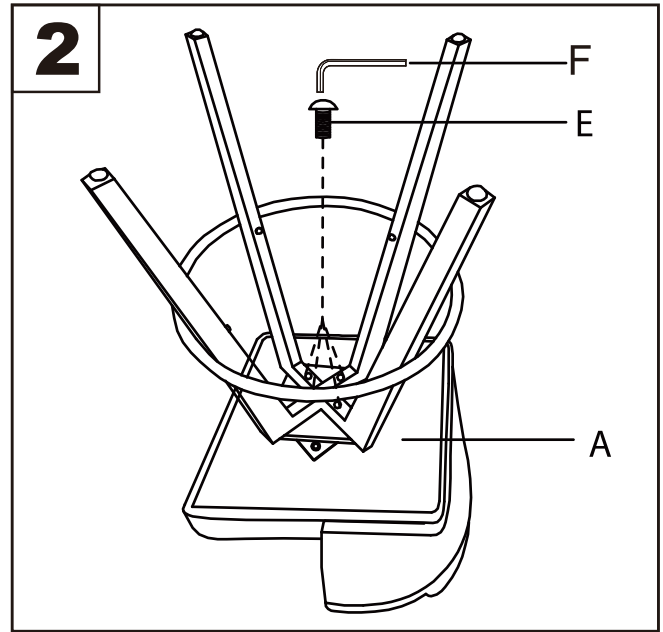

Cosmo Bar Stool

Part# B30-COSMO XX+XX

24-0627

PARTS

A B C D E F G

M6 X 45mm Ex8 (M6) F Gx4

⚠ WARNING: SEATING

- Read all instructions carefully and completely before assembly and use. Retain for future reference.
- Keep plastic bags and small parts away from children.
- For residential (non-commercial) use only.
- DO NOT stand on product. Use only for intended table purpose.
- Max weight limit 250 lbs.
- Periodically check for loose hardware; retighten as necessary.
- DO NOT use product if any component becomes damaged.
- DO NOT use power tools to assemble OR overtighten hardware.