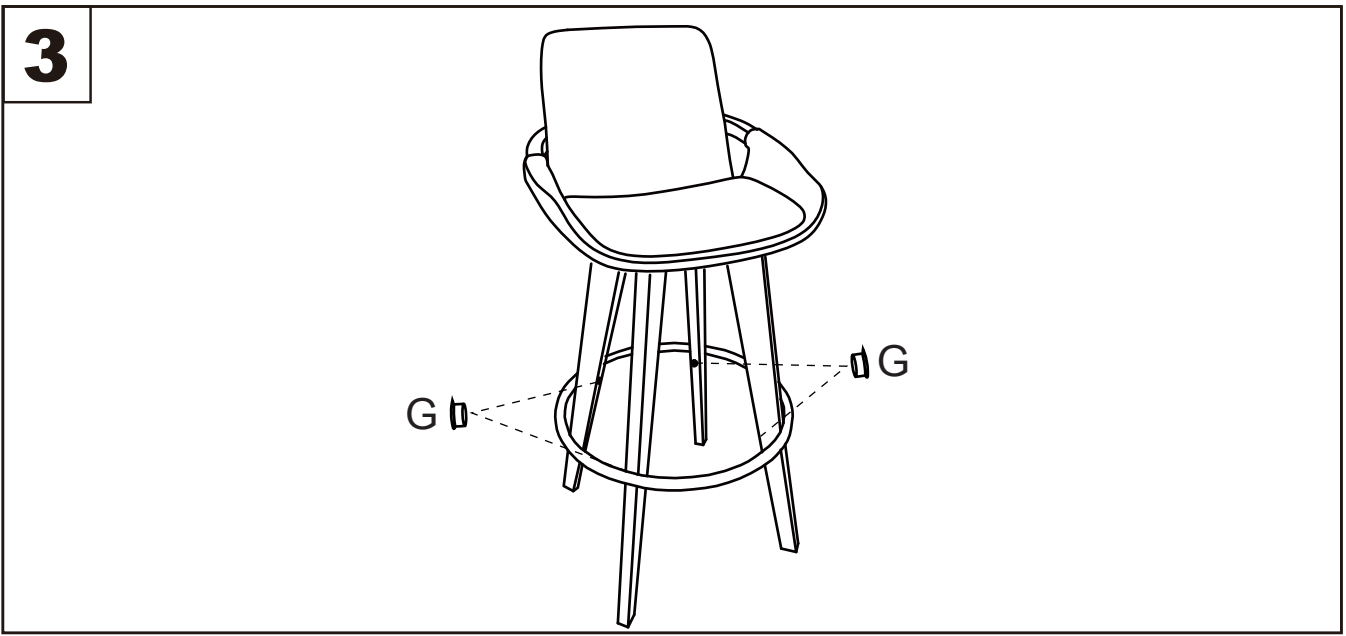

Cosmo Bar Stool

Part# B30-COSMO XX+XX

24-0627

PARTS

A B C D E F G

M6 X 45mm Ex8 (M6) F Gx4

⚠ WARNING: SEATING

- Read all instructions carefully and completely before assembly and use. Retain for future reference.
- Keep plastic bags and small parts away from children.
- For residential (non-commercial) use only.
- DO NOT stand on product. Use only for intended table purpose.
- Max weight limit 250 lbs.
- Periodically check for loose hardware; retighten as necessary.
- DO NOT use product if any component becomes damaged.
- DO NOT use power tools to assemble OR overtighten hardware.