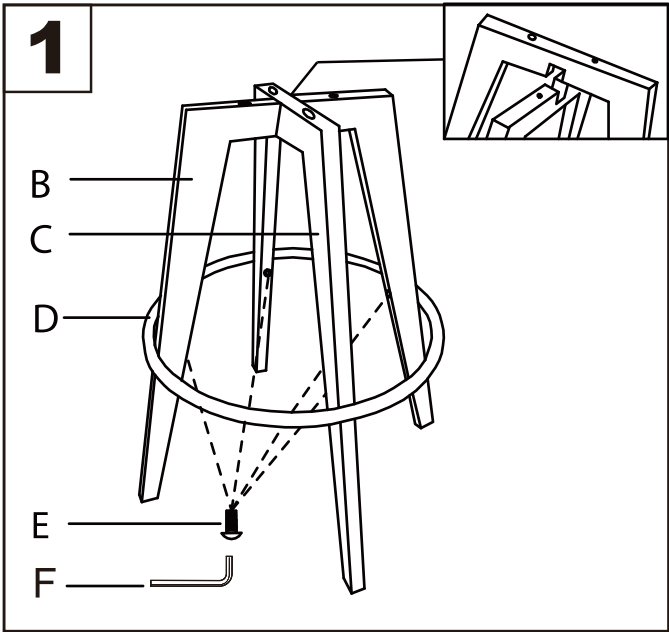

Cosmo Bar Stool

Part# B30-COSMO XX+XX

24-0627

PARTS

A B C D E F G

M6 X 45mm Ex8 (M6) F Gx4

⚠ WARNING: SEATING

- Read all instructions carefully and completely before assembly and use. Retain for future reference.
- Keep plastic bags and small parts away from children.
- For residential (non-commercial) use only.
- DO NOT stand on product. Use only for intended table purpose.
- Max weight limit 250 lbs.
- Periodically check for loose hardware; retighten as necessary.
- DO NOT use product if any component becomes damaged.
- DO NOT use power tools to assemble OR overtighten hardware.