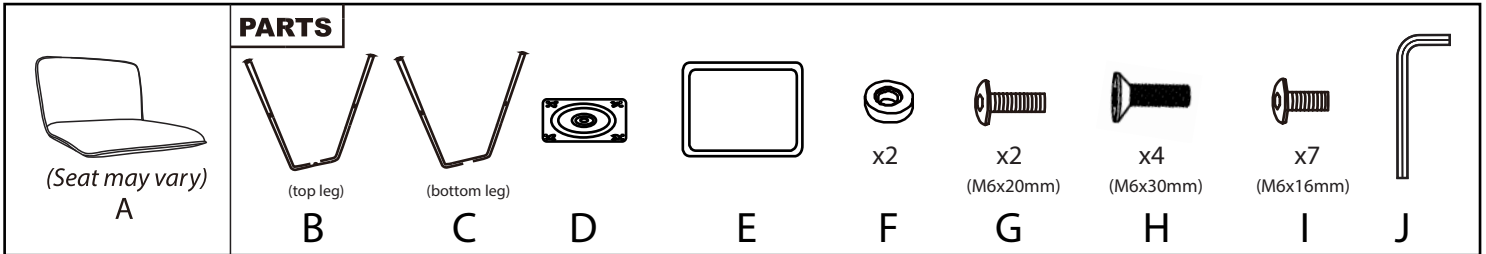

Part #L23/27-CLAIRE-SWVB XX2

26-0401

**⚠ WARNING: SEATING: CHAIR, COUNTER/BAR, OFFICE**

- Read all instructions carefully and completely before assembly and use. Retain for future reference.
- Keep plastic bags and small parts away from children.
- For residential (non-commercial) use only.
- DO NOT stand on product. Use only for intended table purpose.
- Max weight limit 250 lbs.
- Periodically check for loose hardware; retighten as necessary.
- DO NOT use product if any component becomes damaged.
- DO NOT use power tools to assemble OR overtighten hardware.