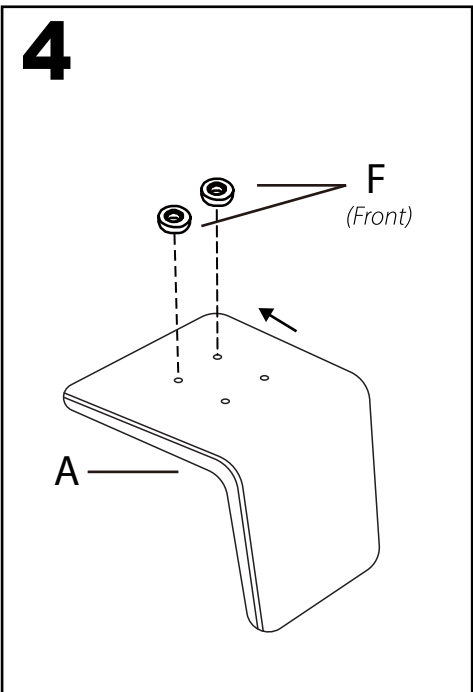

Part #L23/27-CLAIRE-SWVB XX2

26-0401

**⚠ WARNING: SEATING: CHAIR, COUNTER/BAR, OFFICE**

- Read all instructions carefully and completely before assembly and use. Retain for future reference.
- Keep plastic bags and small parts away from children.
- For residential (non-commercial) use only.
- DO NOT stand on product. Use only for intended table purpose.
- Max weight limit 250 lbs.
- Periodically check for loose hardware; retighten as necessary.
- DO NOT use product if any component becomes damaged.
- DO NOT use power tools to assemble OR overtighten hardware.