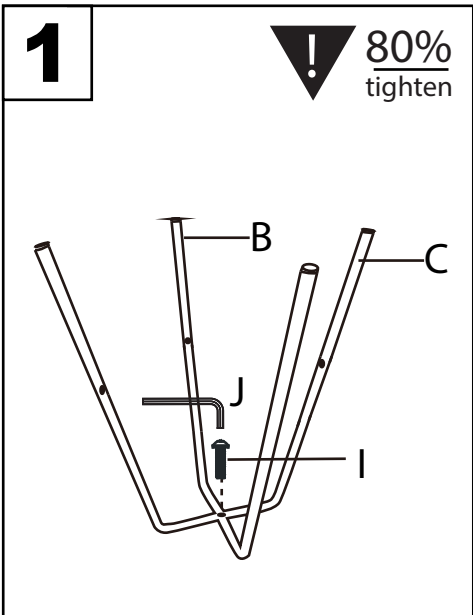

Part #L23/27-CLAIRE-SWVB XX2

26-0401

**⚠ WARNING: SEATING: CHAIR, COUNTER/BAR, OFFICE**

- Read all instructions carefully and completely before assembly and use. Retain for future reference.
- Keep plastic bags and small parts away from children.
- For residential (non-commercial) use only.
- DO NOT stand on product. Use only for intended table purpose.
- Max weight limit 250 lbs.
- Periodically check for loose hardware; retighten as necessary.
- DO NOT use product if any component becomes damaged.
- DO NOT use power tools to assemble OR overtighten hardware.