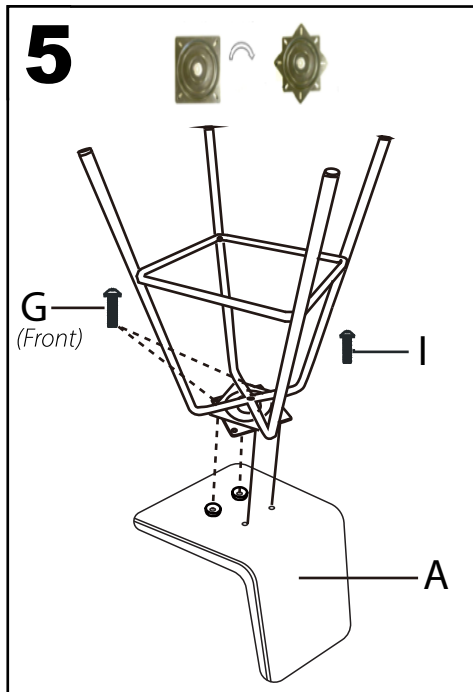

Part #L23/27-CLAIRE-SWVB XX2

26-0401

**⚠ WARNING: SEATING: CHAIR, COUNTER/BAR, OFFICE**

- Read all instructions carefully and completely before assembly and use. Retain for future reference.
- Keep plastic bags and small parts away from children.
- For residential (non-commercial) use only.
- DO NOT stand on product. Use only for intended table purpose.
- Max weight limit 250 lbs.
- Periodically check for loose hardware; retighten as necessary.
- DO NOT use product if any component becomes damaged.
- DO NOT use power tools to assemble OR overtighten hardware.