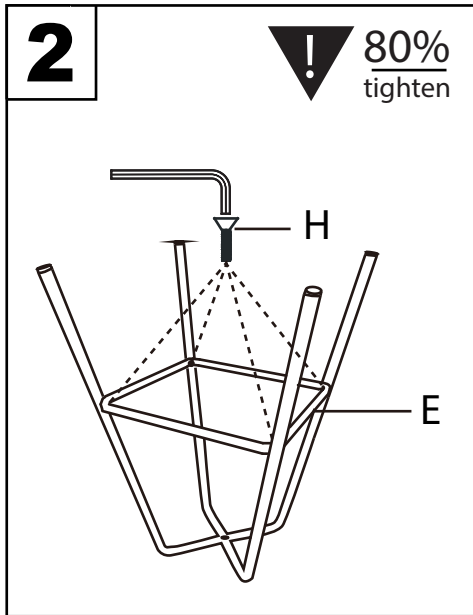

Part #L23/27-CLAIRE-SWVB XX2

26-0401

**⚠ WARNING: SEATING: CHAIR, COUNTER/BAR, OFFICE**

- Read all instructions carefully and completely before assembly and use. Retain for future reference.
- Keep plastic bags and small parts away from children.
- For residential (non-commercial) use only.
- DO NOT stand on product. Use only for intended table purpose.
- Max weight limit 250 lbs.
- Periodically check for loose hardware; retighten as necessary.
- DO NOT use product if any component becomes damaged.
- DO NOT use power tools to assemble OR overtighten hardware.