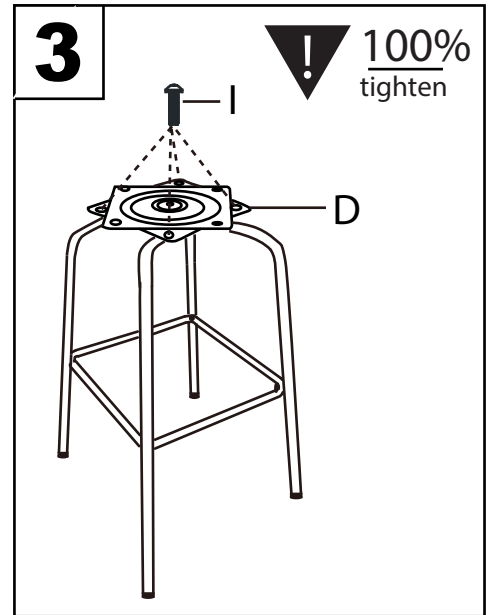

Part #L23/27-CLAIRE-SWVB XX2

26-0401

**⚠ WARNING: SEATING: CHAIR, COUNTER/BAR, OFFICE**

- Read all instructions carefully and completely before assembly and use. Retain for future reference.
- Keep plastic bags and small parts away from children.
- For residential (non-commercial) use only.
- DO NOT stand on product. Use only for intended table purpose.
- Max weight limit 250 lbs.
- Periodically check for loose hardware; retighten as necessary.
- DO NOT use product if any component becomes damaged.
- DO NOT use power tools to assemble OR overtighten hardware.